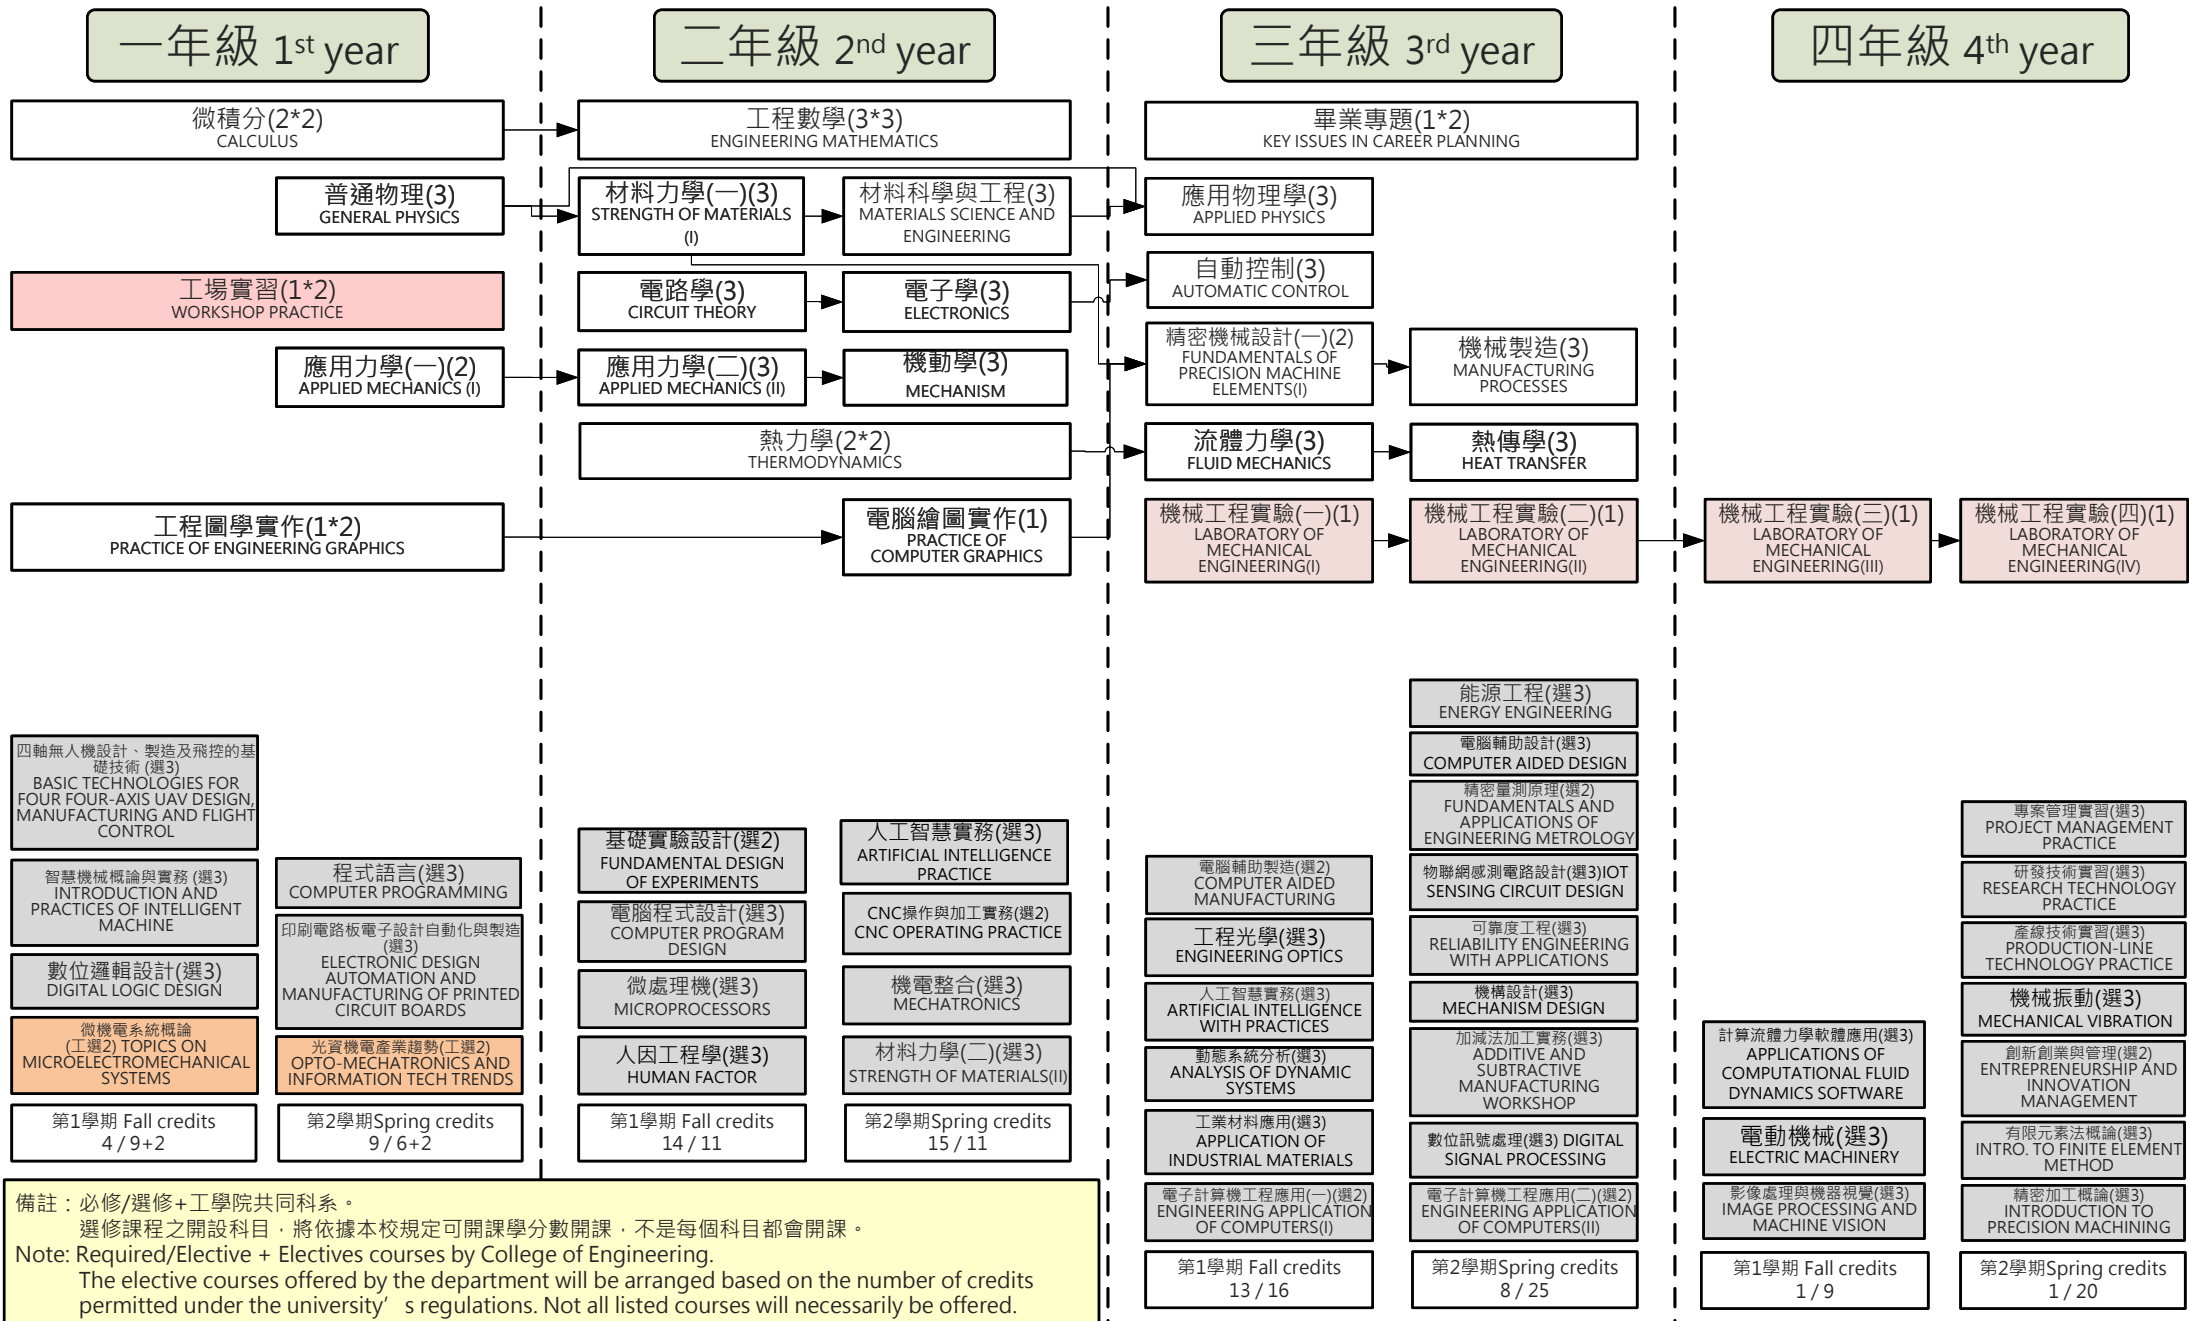

淡江大學 114 學年度機械與機電工程學系入學新生課程地圖

LEARNING MAP of Sep. 2025 freshman. Department of Mechanical and Electro-Mechanical Engineering, TKU

114學年度起 必修學分91學分(含通識26學分)；本系選修課最低學分9學分；畢業學分數128學分
 Sep. 2025- Completion of 128 credits, including 91 credits of compulsory courses and 9 credits of elective courses.